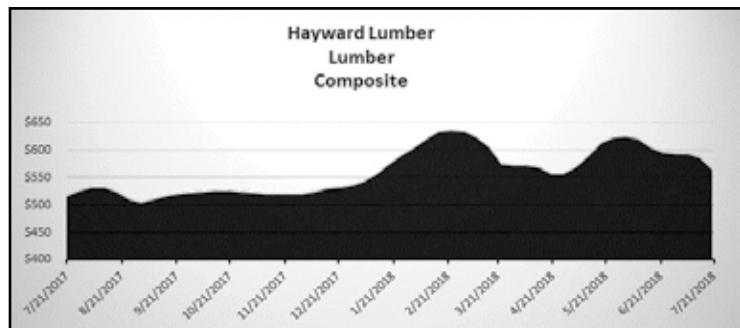

**Pricing Good 8-1 to 8-31, 2018
While Supplies Last**

HAYWARD
SO YOU CAN BUILD

YOUR BUILDING PARTNER SINCE 1919

www.haywardlumber.com

Redwood City
1775 East Bayshore Rd.
650-366-3732

Pacific Grove
1140 Sunset Dr.
831-373-1326

Salinas
429 Front St.
831-755-8800

San Luis Obispo
236 Higuera St.
805-543-0825

Santa Maria
800 W. Betteravia Rd.
805-928-8557

Santa Barbara
421 Laguna St.
805-963-1881

Goleta
79 Frederic Lopez Rd.
805-964-7711