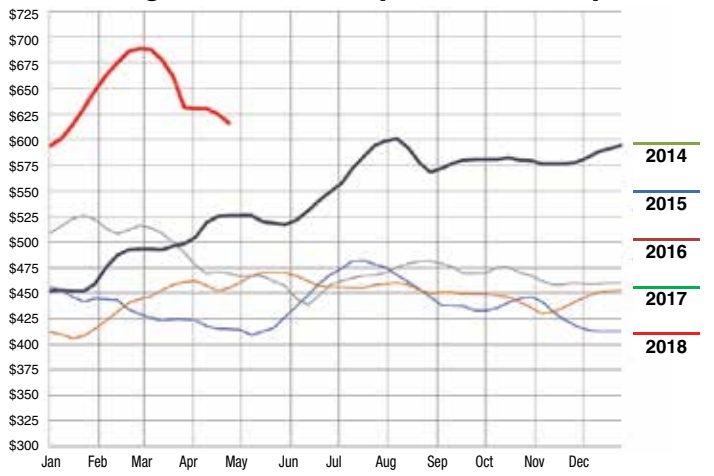

\$14.97

Diablo Tracking Point 7-1/4" x 24 Tooth Framing Blade (FREUD0724A)

\$9.97

\$17.99

WORK HORSE Nitril Coated Palm Gloves Large (WORK11NKN1LQ)

\$1.99 per pair

NORSKE 52 Pc. Impact Torsion Bit Set includes heavy duty magnetic bit & screw holder (NIBPI707)

\$39.99

Green Doug Fir Lumber Composite 5 Yr. Comparison

BOSCH 4100-09 15 Amp Corded 10" Work-site Table Saw with Gravity Rise Wheeled Stand (BOSC4100091)

Was \$599.00
\$549.00

**Pricing Good 5-1 to 5-31, 2018
While Supplies Last**